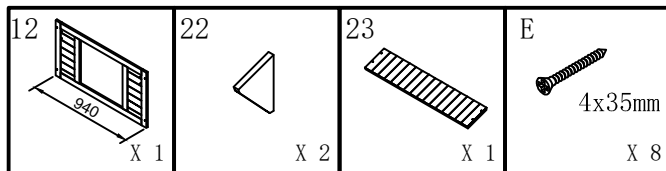

Playhouse Icecream

ART. NR. 7850007

1		2PCS	6		1PC
2		2PCS	7		1PC
3		1PC	8		1PC
4		4PCS	9		1PC
5		1PC	10		4PCS

11		1PC	16		1PC
12		1PC	17		1PC
13		1PC	18		2PCS
14		1PC	19		2PCS
15		1PC	20		1PC

21		2PCS	A	 3x12mm	18PCS
			B	 3x20mm	4PCS
22		2PCS	C	 3x25mm	34PCS
			D	 3x30mm	25PCS
23		1PC	E	 4x35mm	38PCS
			F	 4x50mm	4PCS
24		3PCS	G		2PCS
25		1PC			

1

2

3

4

5

5  X 1	A  3x16mm X 4	F  4x50mm X 2
---	---	---

6

8  X 1	25  X 1	B  3x20mm X 4
---	--	---

7

9	20	21	D
			
X 1	X 1	X 2	3x30mm X 8

8

E

4x35mm X 6

9

10

11