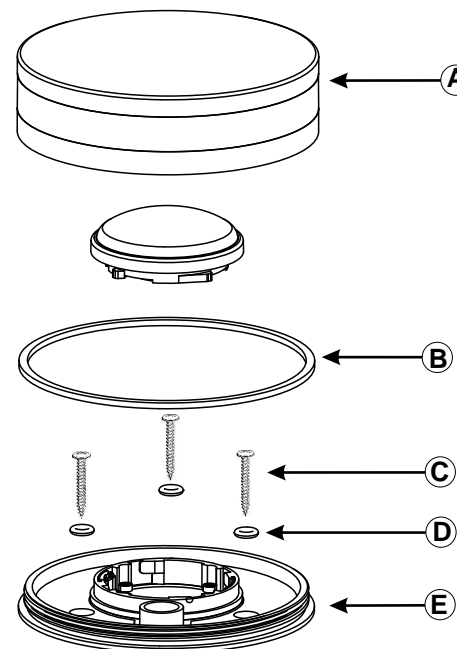

Aurora

4120601

3 Watt	On/Off 5000	Failure < 5% after 1000h
130 Lumen	Non dimmable	Failure < 10% after 6000h
3000 Kelvin	Instant full light	Flux > 80% after 6000h
10.000 Hours	Power factor > 0,5	CRI > 65

SMD LED unit 12x
12V 3W
warm white
Art. nr. 1308011

- A- AC504
- B- RB121
- C- SM097
- D- RB003
- E- PL517
- F- PL066

**Garden
Lights**

MI8079-20190916

**Garden
Lights**

Wall

Light source