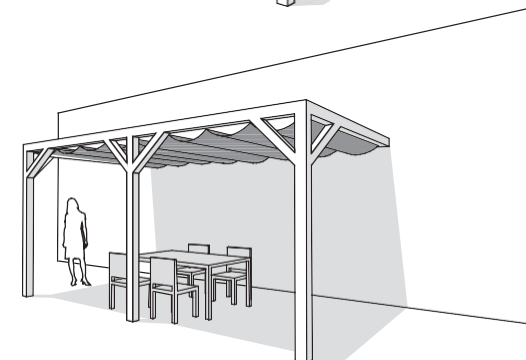

# Pergola stand-alone

Coolfit Harmonica size

•	200 X 300 cm	•	200 X 400 cm	•	200 X 500 cm	•	290 X 300 cm	•	290 X 400 cm	•	290 X 500 cm	•	370 X 370 cm	•	370 X 500 cm
---	--------------	---	--------------	---	--------------	---	--------------	---	--------------	---	--------------	---	--------------	---	--------------