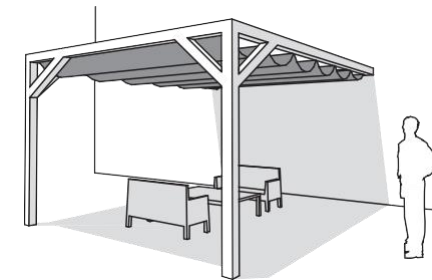

Pergola wall 2