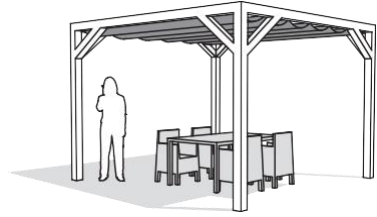

# Pergola stand-alone

Coolfit Harmonica size

•	200 X 300 cm	•	200 X 400 cm	•	200 X 500 cm	•	290 X 300 cm	•	290 X 400 cm	•	290 X 500 cm	•	370 X 370 cm	•	370 X 500 cm
---	--------------	---	--------------	---	--------------	---	--------------	---	--------------	---	--------------	---	--------------	---	--------------